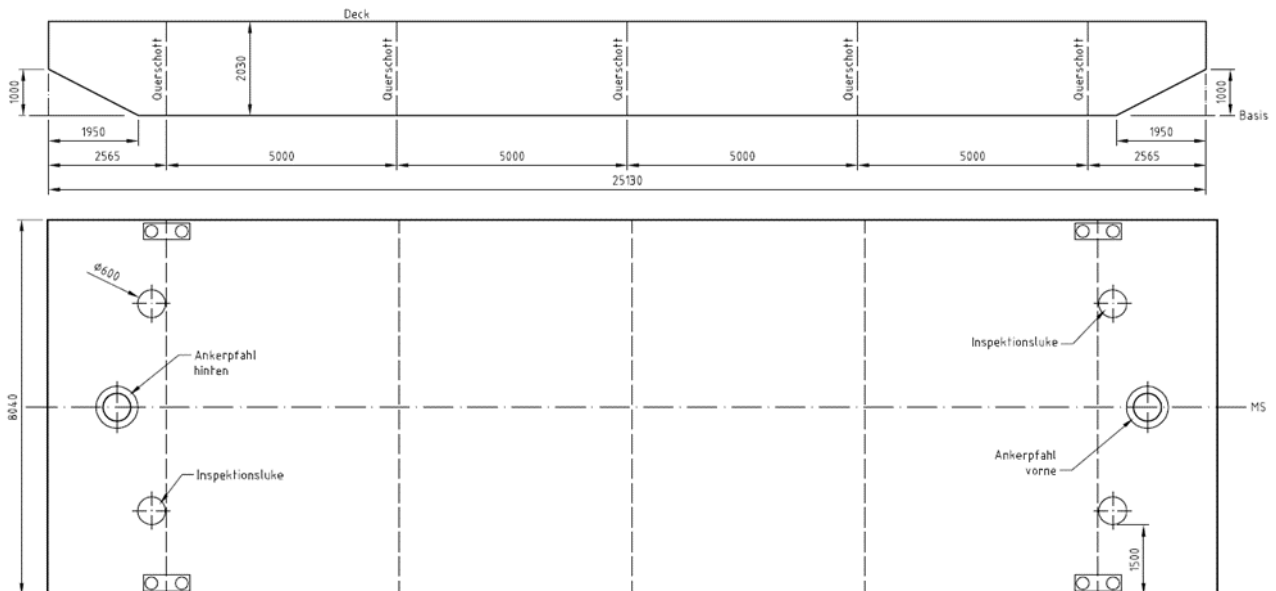

"HP 16"

Type	Pontoon
ENI-Number	02314952
Port of Registry	Hechthausen, GER
Operation Area	ZSUK-Zone 2 Sea, Zone 2-4 Inland

Technical Data:

▲ Length o.a.	25,13 m
▲ Breadth o.a.	8,04 m
▲ Draft (unloaded)	0,40 m
▲ Max. Draft	1,79 m
▲ Deadweight	271,16 t
▲ Equipment	<ul style="list-style-type: none"> • 2x Anchor pile • Anchor • Accommodation container • Excavator with piling hammer and grap • Power unit 12 kVA
▲ Operation Purpose	<ul style="list-style-type: none"> • Working platform • Piling works • Dredging works