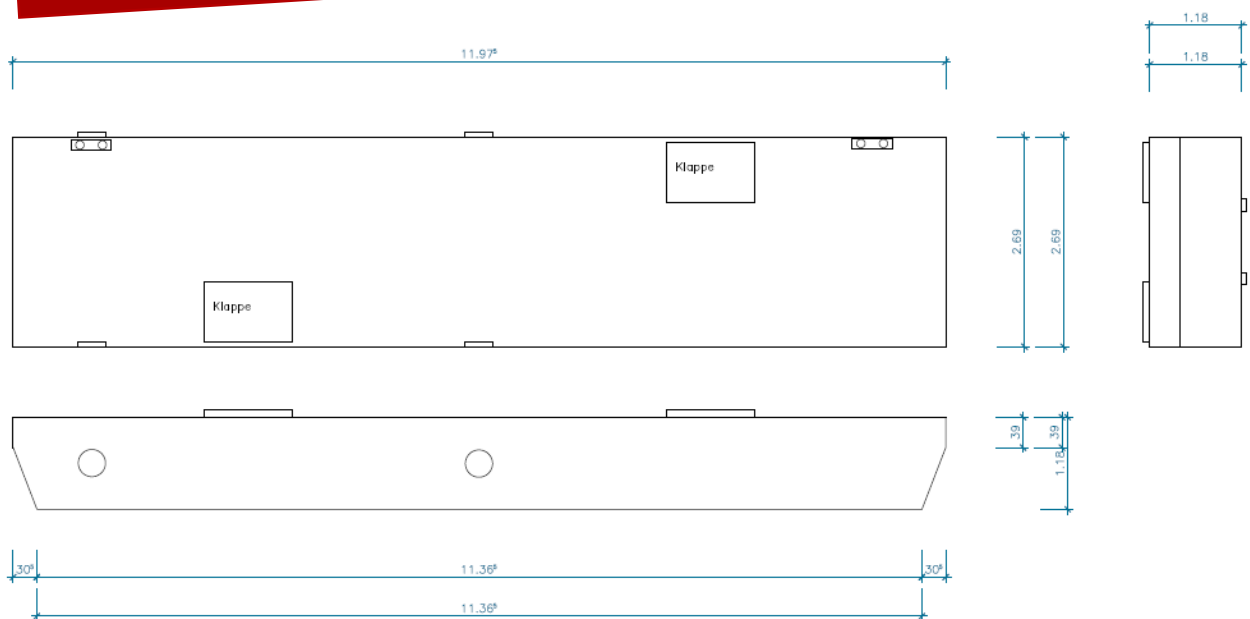

"HP 1-4"

Type	Coupling pontoons
Quantity	4 Pieces
Port of Registry	Hechthausen, GER
Operation area	Job Site

Technical Details:

▲ Length o.a.	12,00 m
▲ Breadth o.a.	2,70 m
▲ Draft (unloaded)	0,20 m
▲ Moulded Depth	1,20 m
▲ Deadweight	25,00 t
▲ Buoyancy	38,80 t
▲ Weight	7,0 t
▲ Operation Purpose	<ul style="list-style-type: none"> • Working platform • Material handling
▲ Miscellaneous	<ul style="list-style-type: none"> • Transportable by flat-bed truck